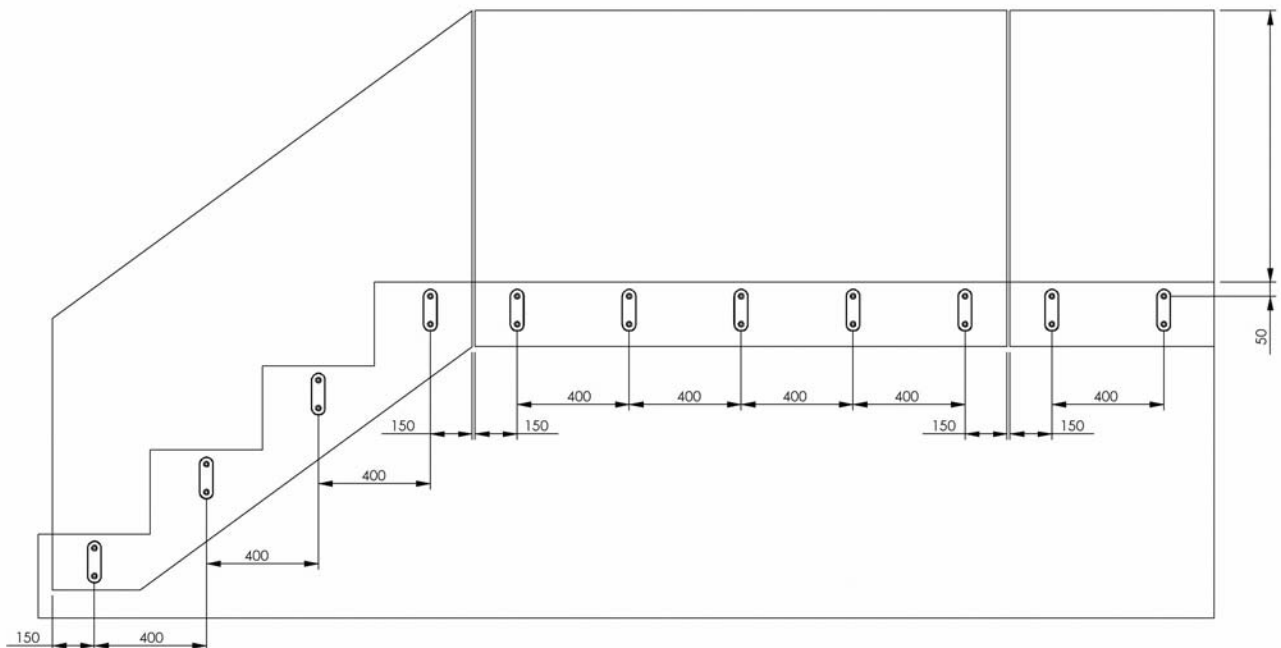

FRAMELESS BALUSTRADE SYSTEMS

PF150 Plate Fix : Typical Setout

Typical set out 400mm maximum centres

| | |
|-------------------------|---------------------------------|
| Domestic installation | H = 550mm 10mm toughened glass |
| Domestic installation | H = 1050mm 12mm toughened glass |
| Commercial installation | H = 1250mm 15mm toughened glass |
| Pool Fence installation | H = 1250mm 12mm toughened glass |

Note: X is from centre of top Fixing to top edge of Glass.