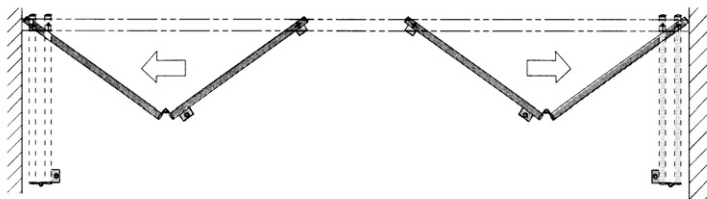

### Dorma HSW Stacking

Dorma HSW is a sliding stacking system for frameless glass door panels. Ideal as room partitions and shopfronts. Allows complete frontage to be opened up. No floor channel is required.

Max panel size 3000mm (h) x 1200mm (w) x 12mm P.O.A

Standard stacking arrangement.  
 With pivoting end panel as possible access  
 leaf left or right hand.

### Dorma FSW Folding

Dorma FSW is a frameless glass door folding system. Doors are operated in modules of 2, 4 and 6 panels folding to a jamb.

Max panel size 3000mm (h) x 1000mm (w) x 12mm P.O.A

Detail shows 2 x two panel sets