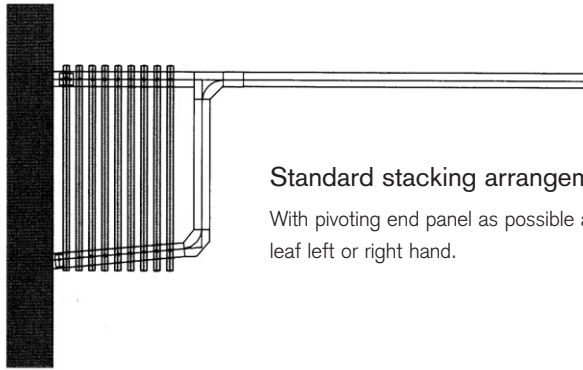

### Dorma HSW Stacking

Dorma HSW is a sliding stacking system for frameless glass door panels. Ideal as room partitions and shopfronts. Allows complete frontage to be opened up. No floor channel is required.

Max panel size 3000mm (h) x 1200mm (w) x 12mm P.O.A

Standard stacking arrangement.  
 With pivoting end panel as possible access  
 leaf left or right hand.