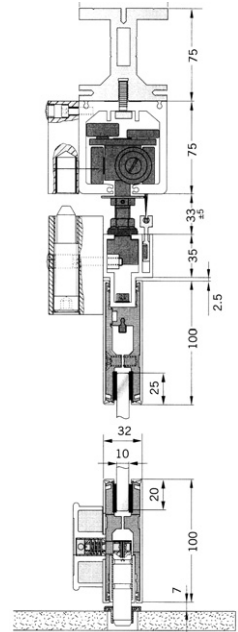

Max panel size 3000mm (h) x 1200mm (w) x 12mm P.O.A

Standard stacking arrangement.  
 With pivoting end panel as possible access  
 leaf left or right hand.